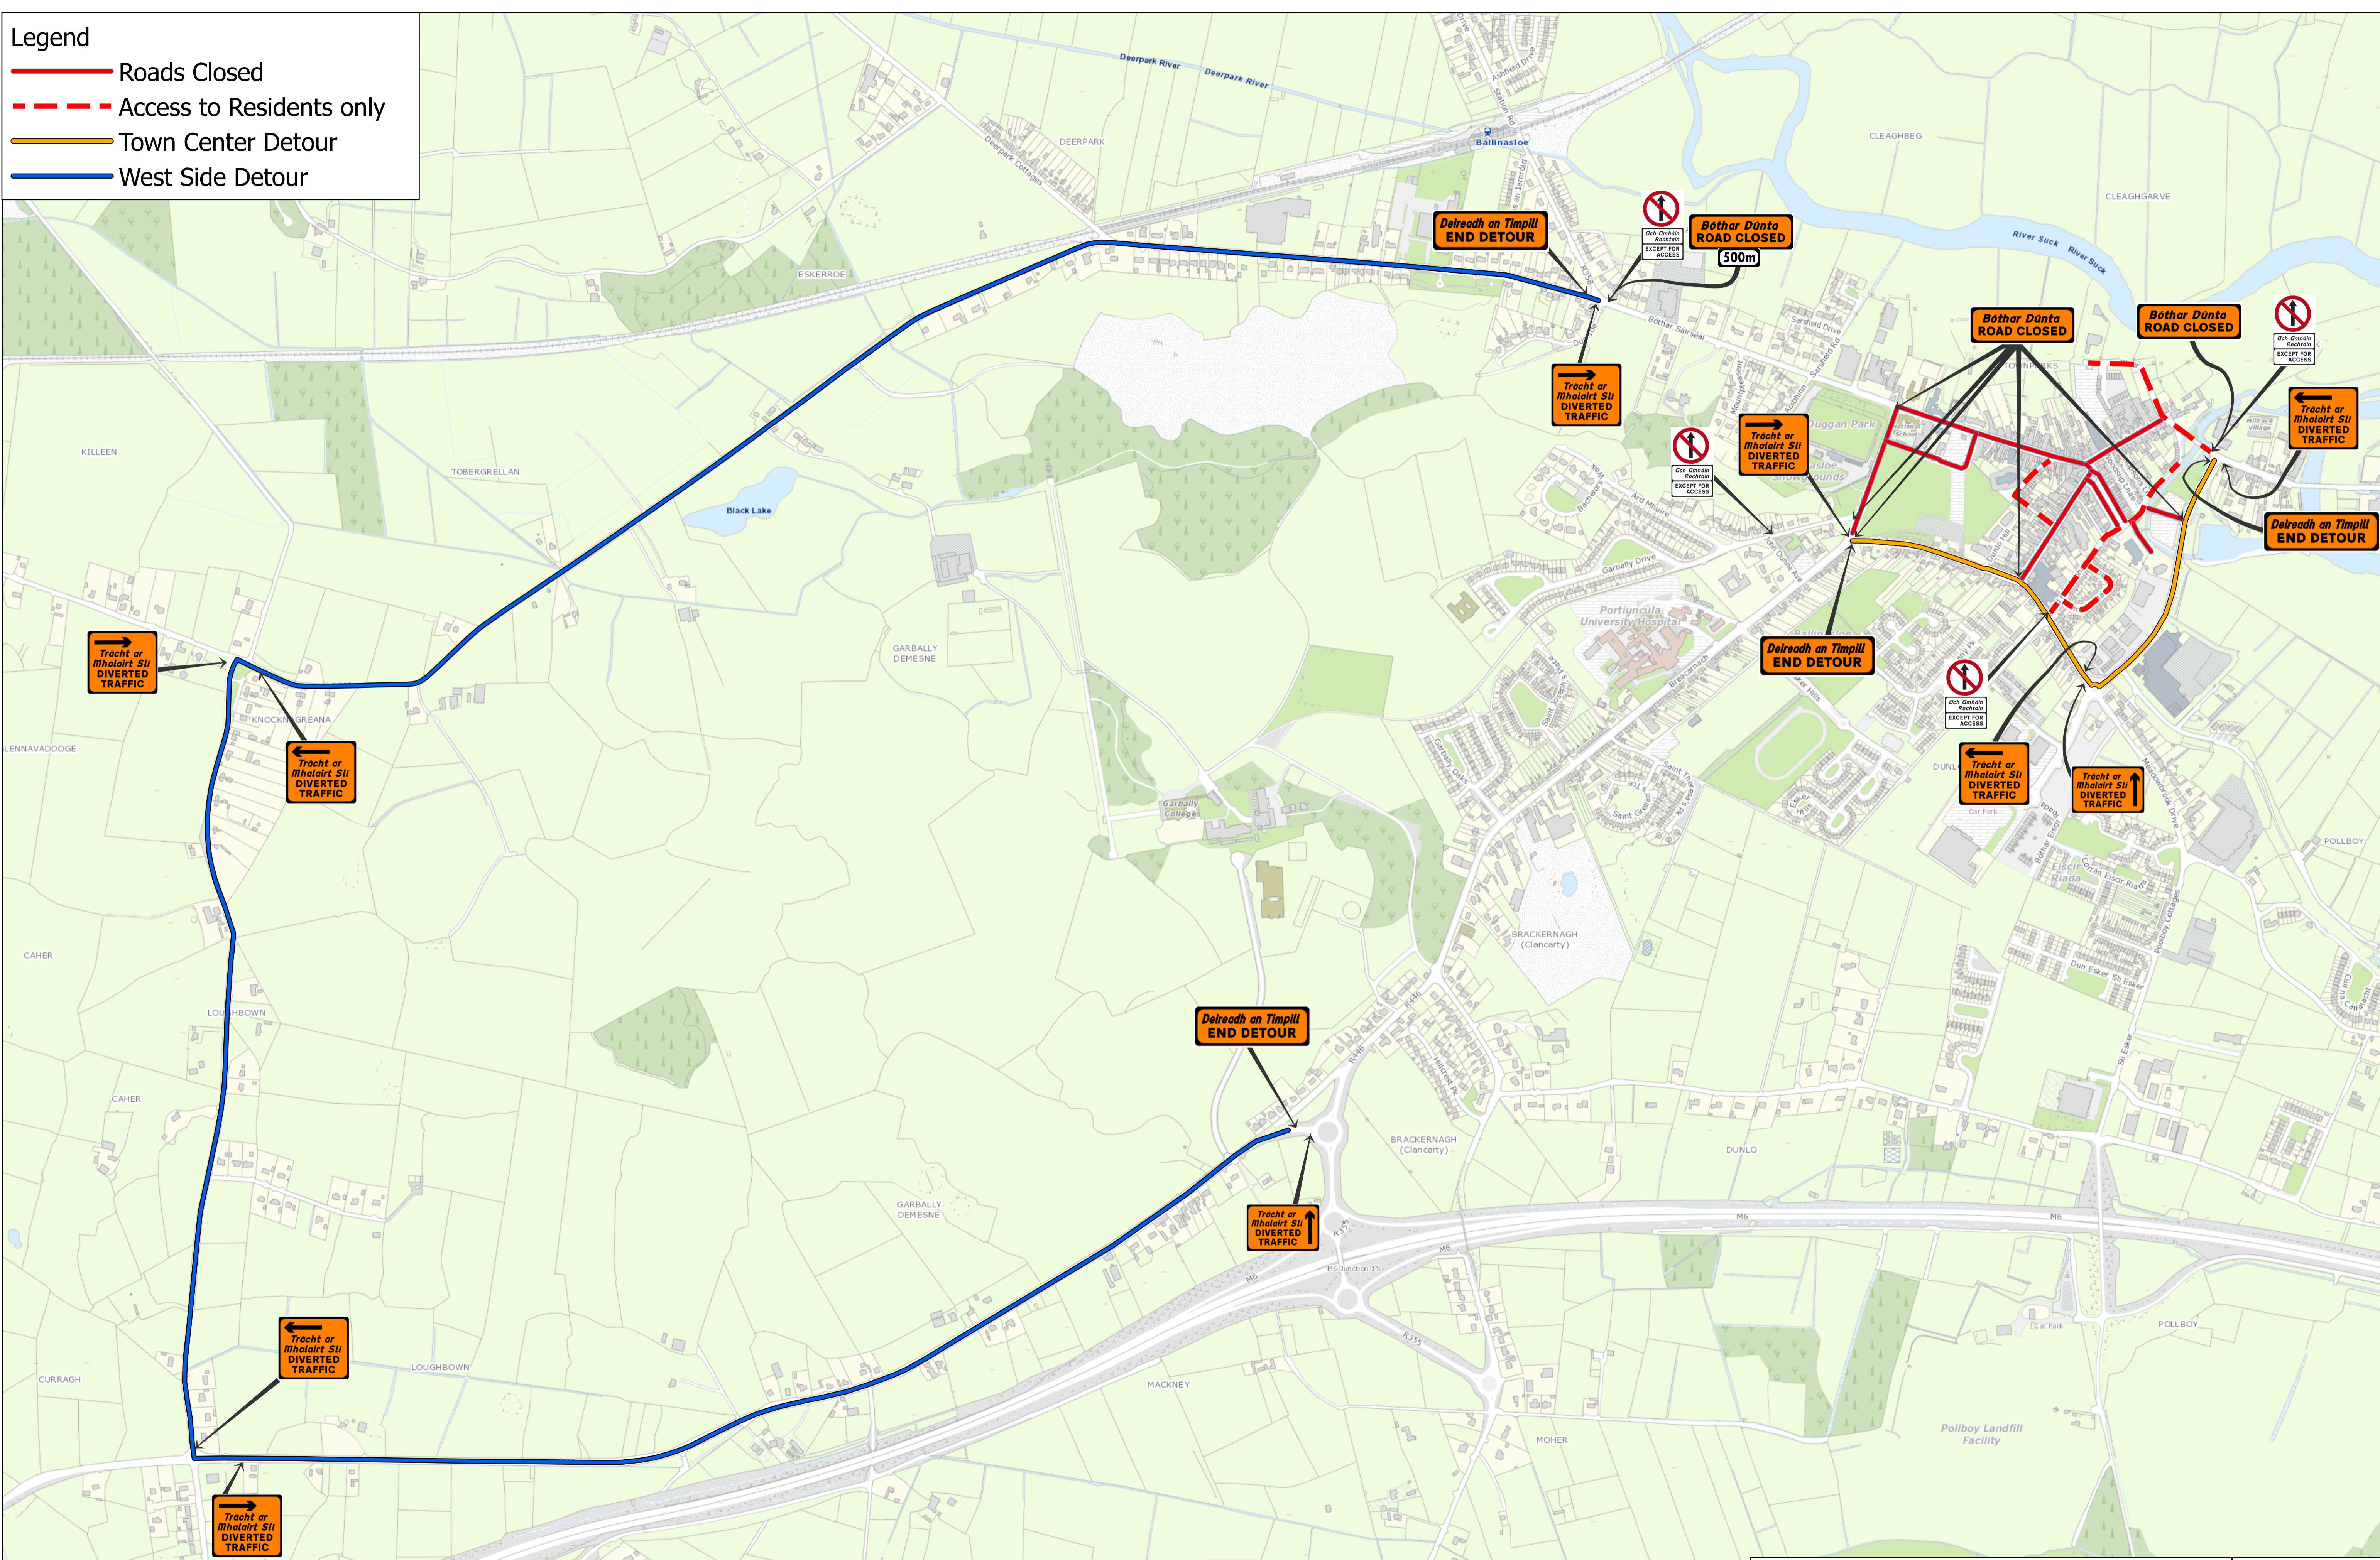

Legend

- Roads Closed
- - - Access to Residents only
- Town Center Detour
- West Side Detour

Project: Ballinasloe October Fair & Festival		 Comhairle Chontae na Gaillimhe Galway County Council	 N
Title: Diversion of traffic - Town Center	2024		
Drg No: 02 B		 0 0.1 0.2 Km	

© Talte Éireann Coordinate System: IRENET95 Irish Transverse Mercator