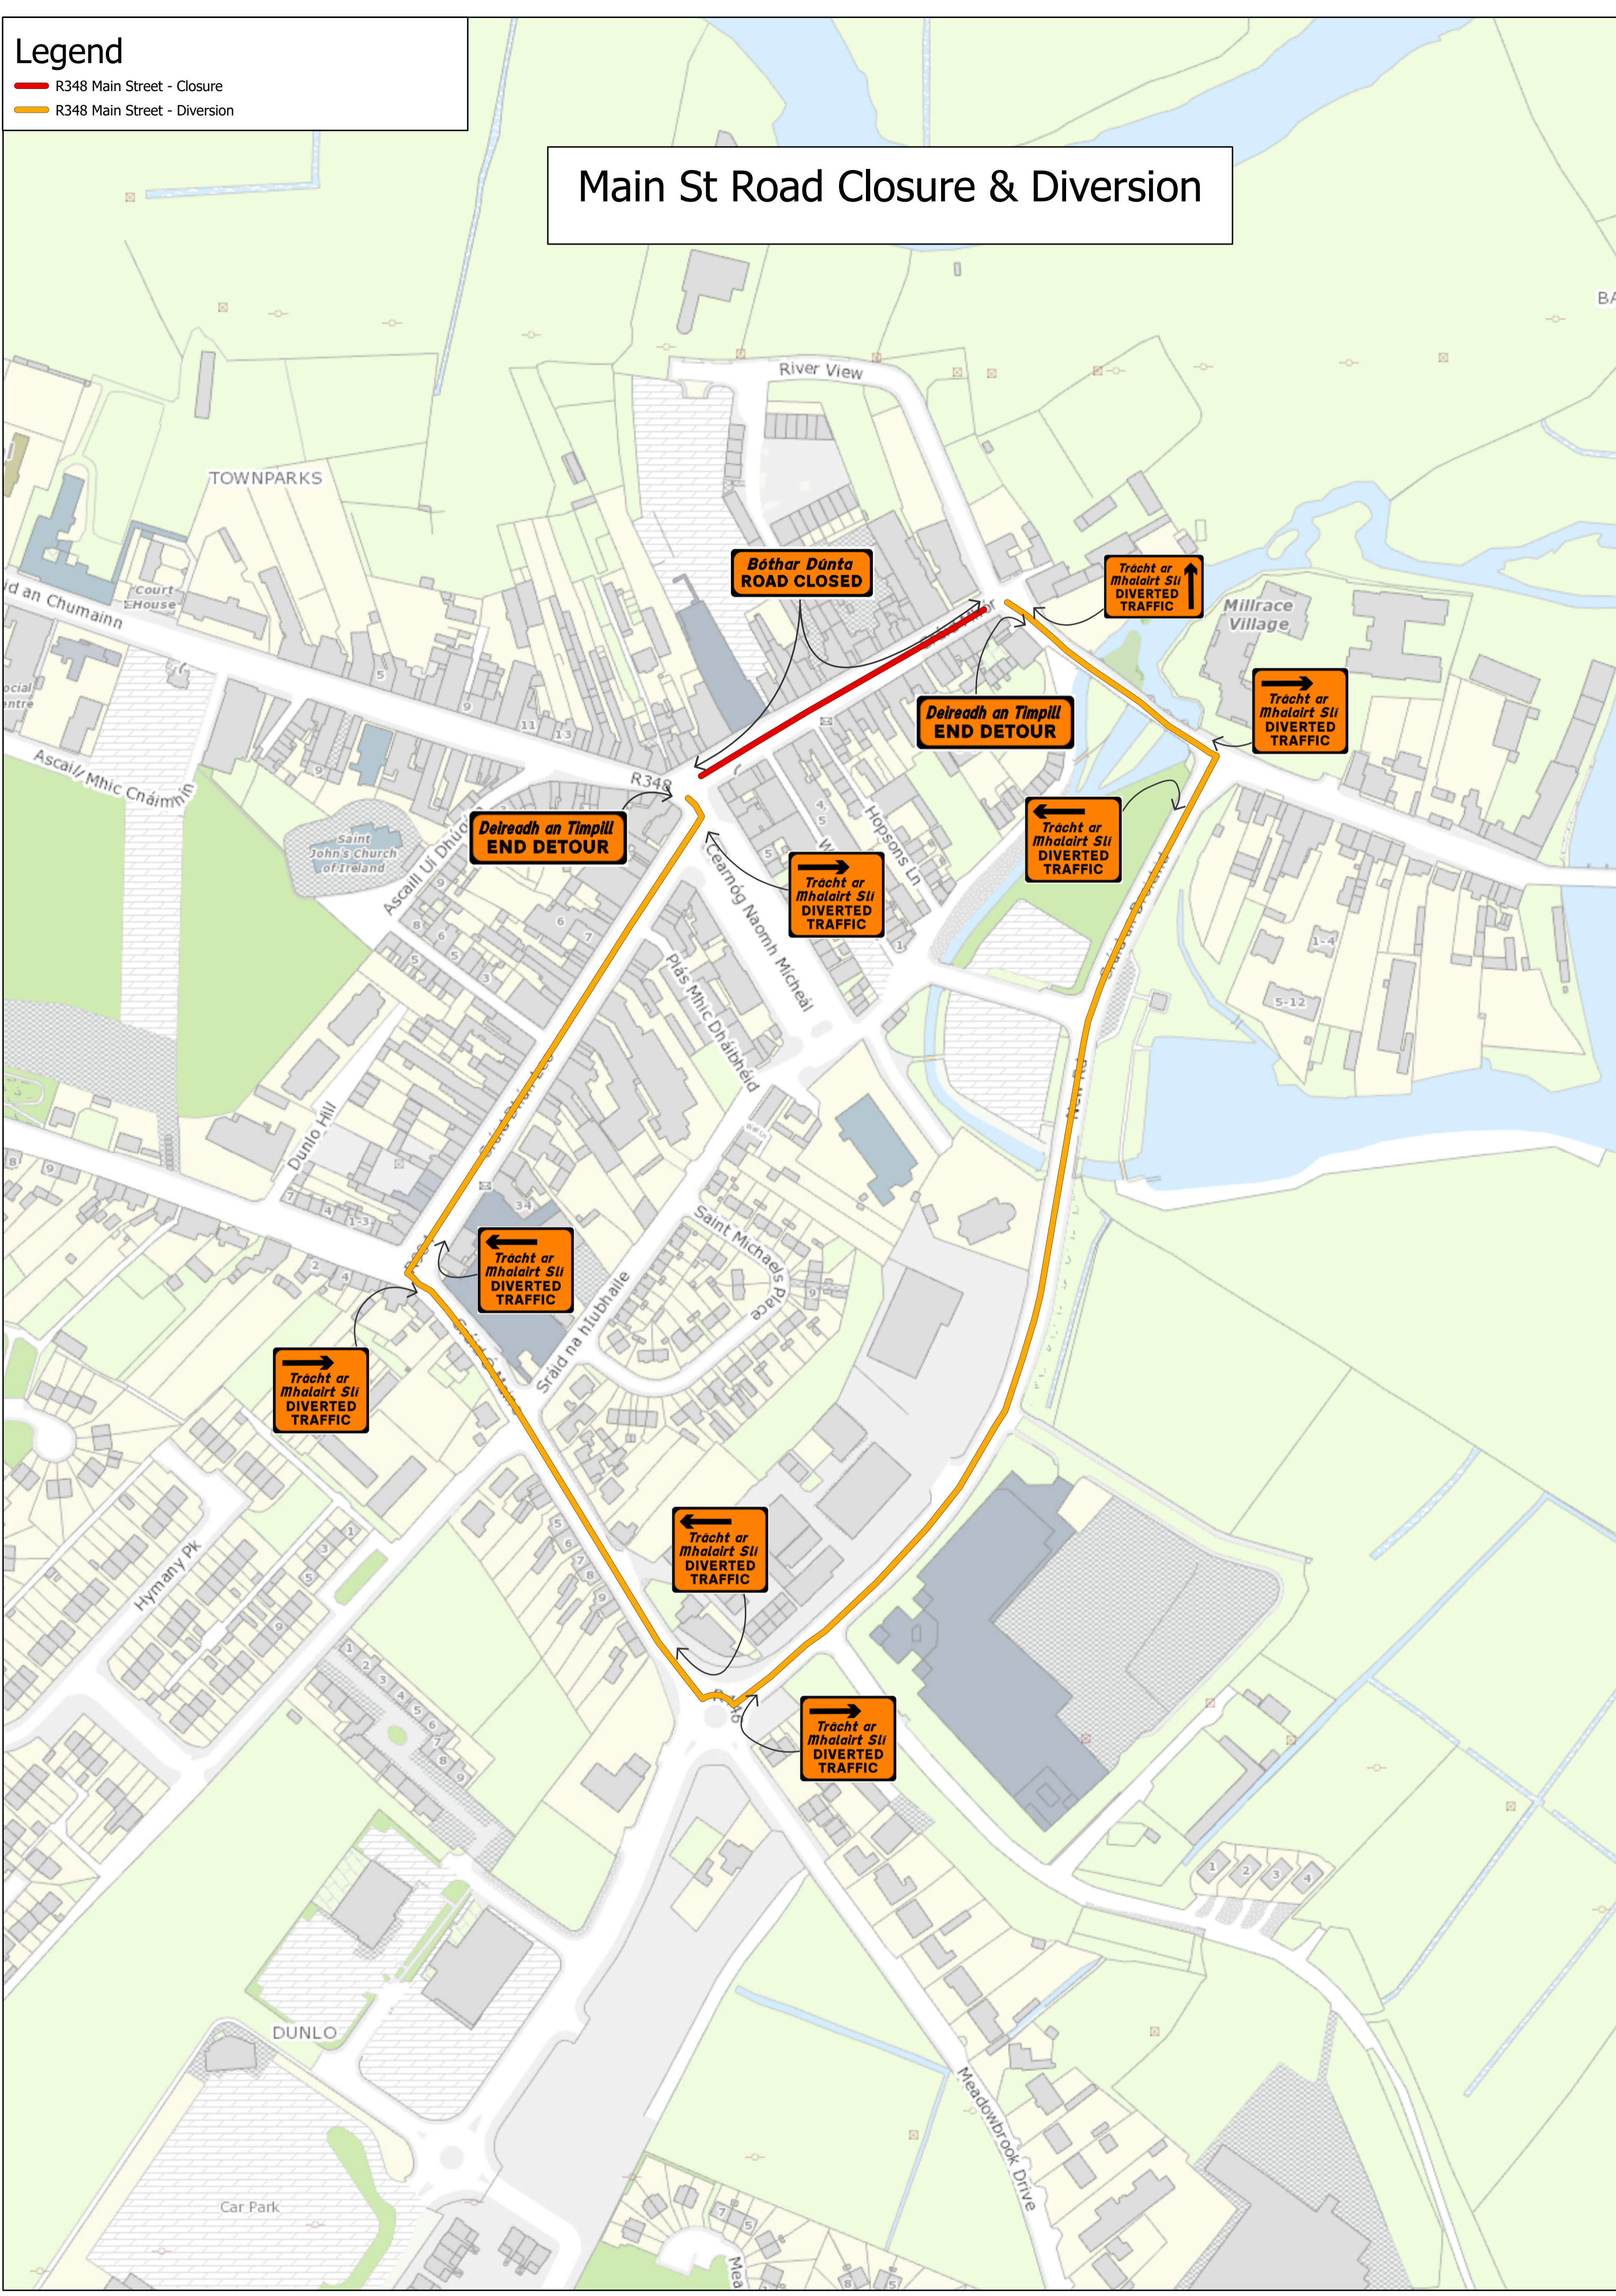

Legend

- R348 Main Street - Closure
- R348 Main Street - Diversion

Main St Road Closure & Diversion

Legend

- R446 New Road - Diversion
- R446 New Road - Closure