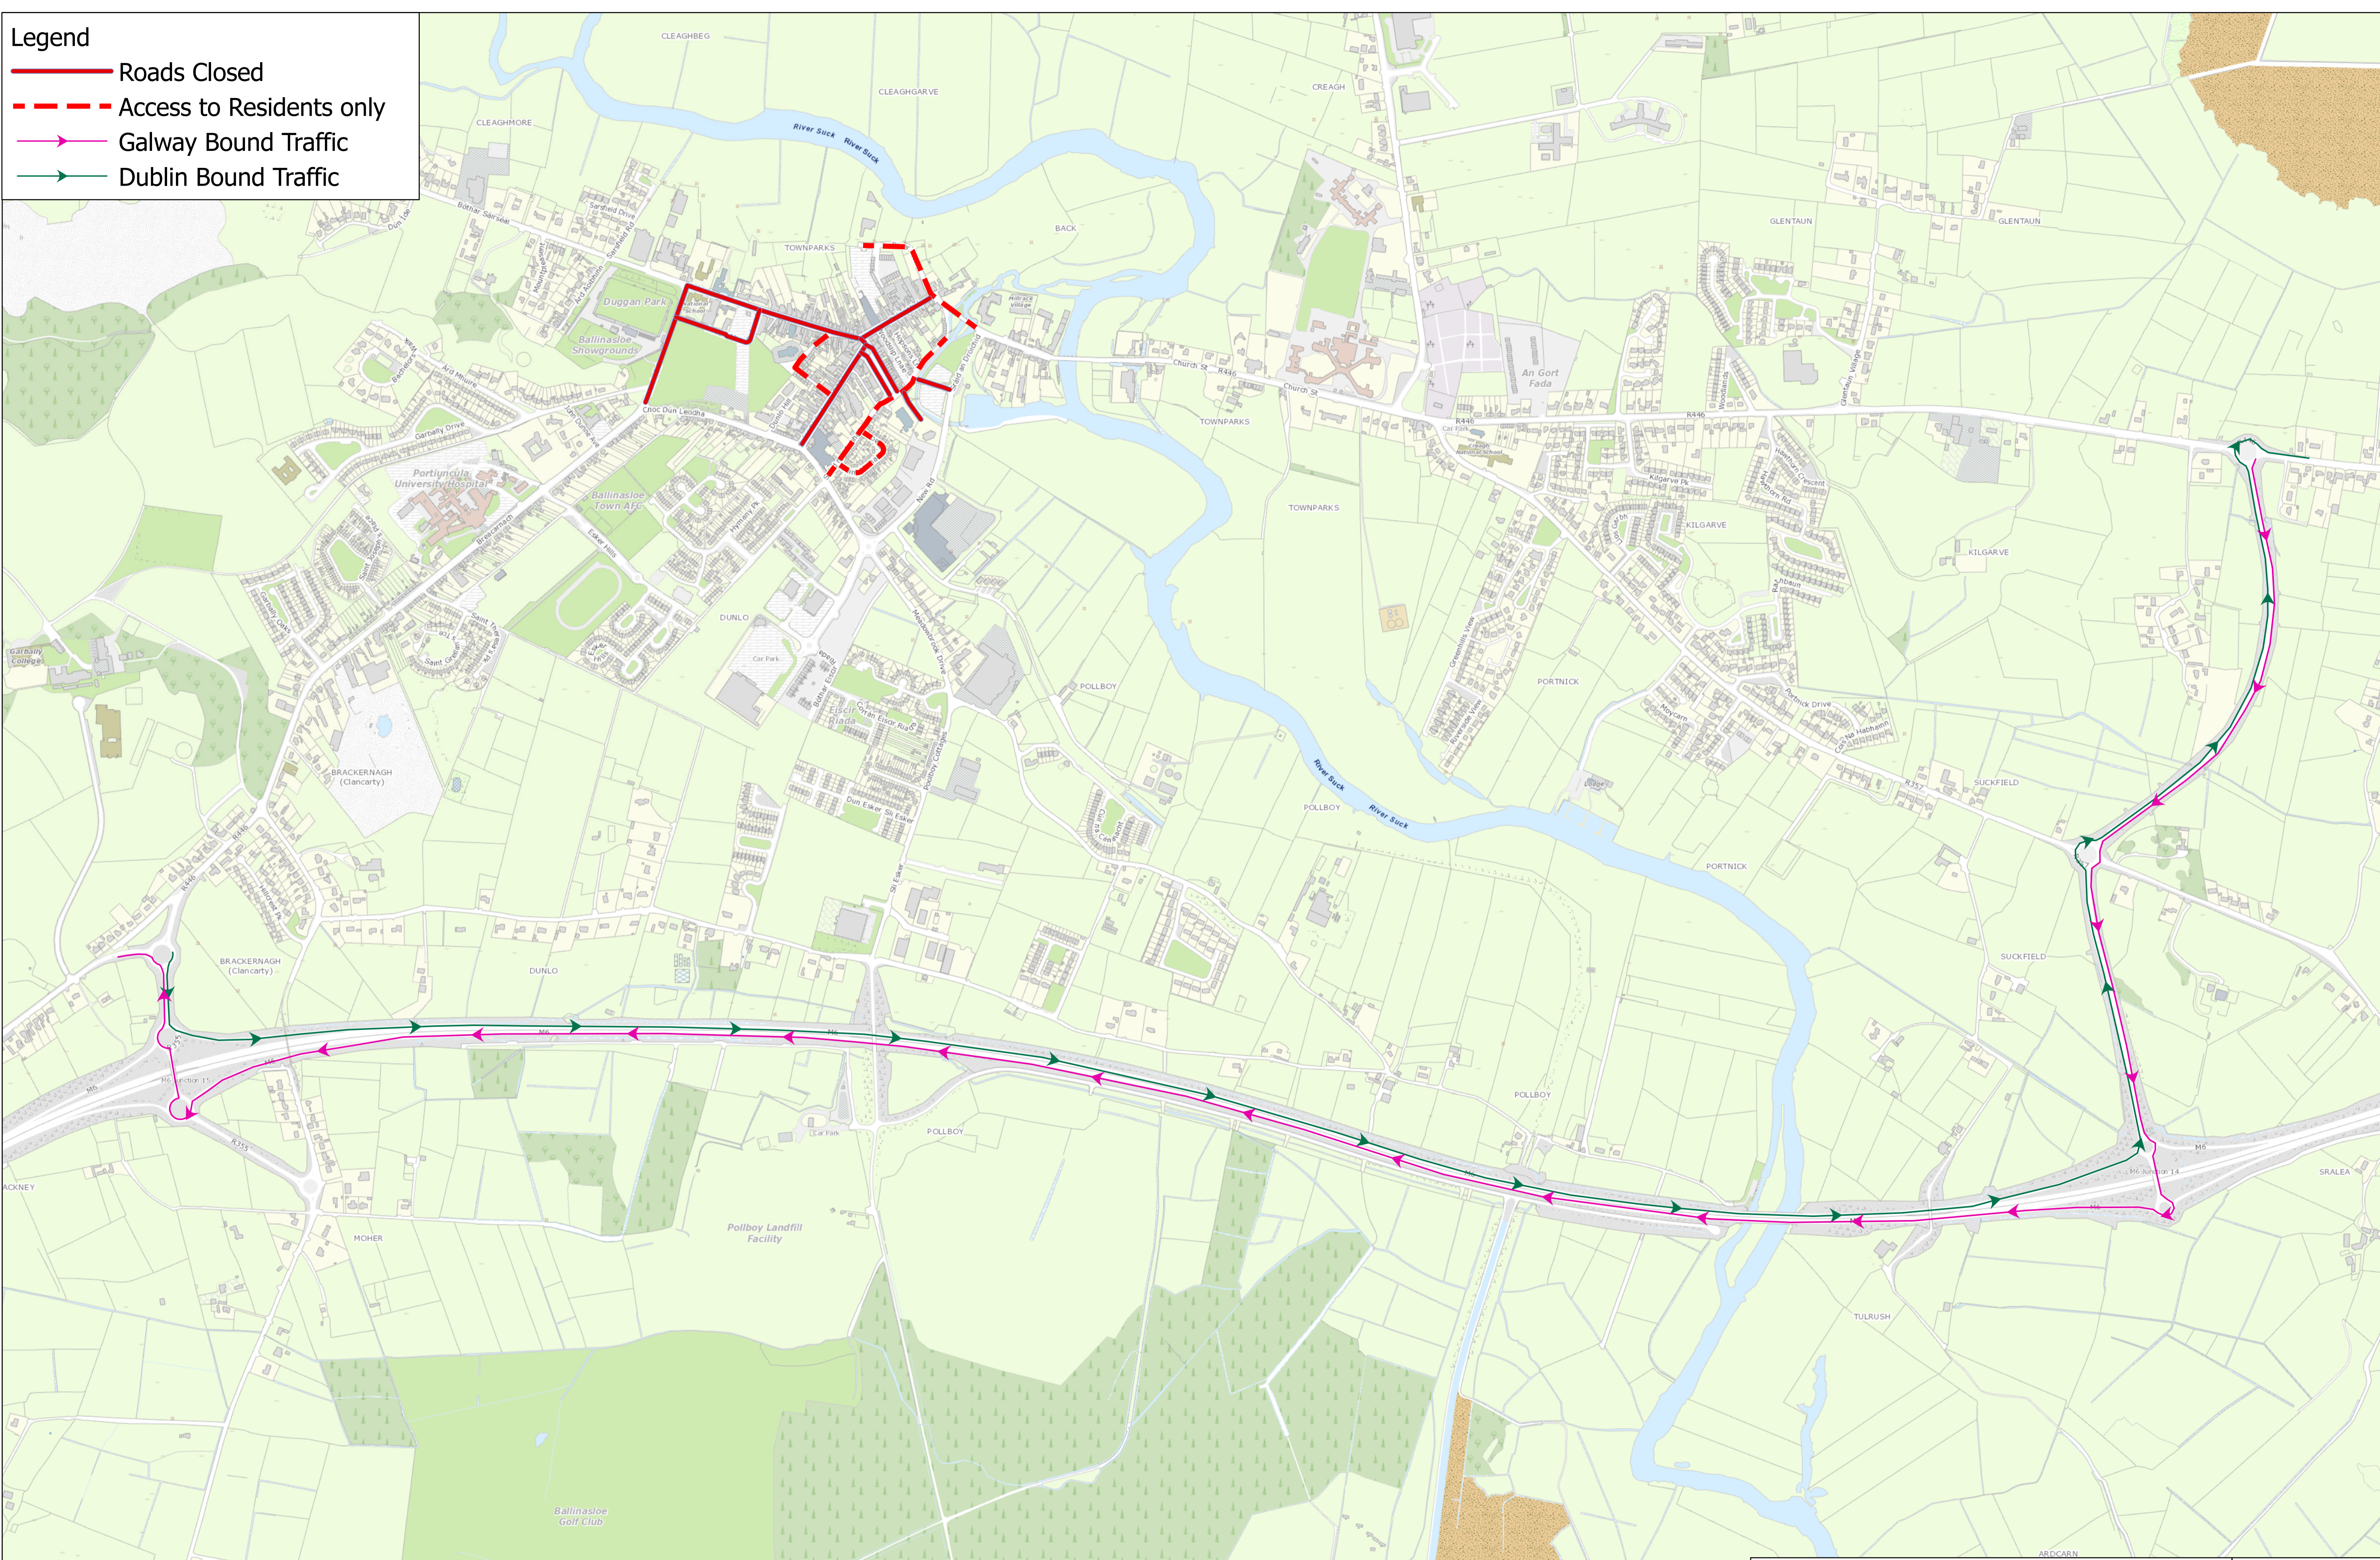

Legend

- Roads Closed
- - - Access to Residents only
- → Galway Bound Traffic
- → Dublin Bound Traffic

Project: Ballinasloe October Fair & Festival		 Comhairle Chontae na Gaillimhe Galway County Council	 N	
Title: Diversion of traffic - Dublin/Galway Drg No: 02 A				2024
© Tallie Éireann		Coordinate System: IRENET95 Irish Transverse Mercator		

MACKNEY (Kelly) GRAIGUEAWONEEN