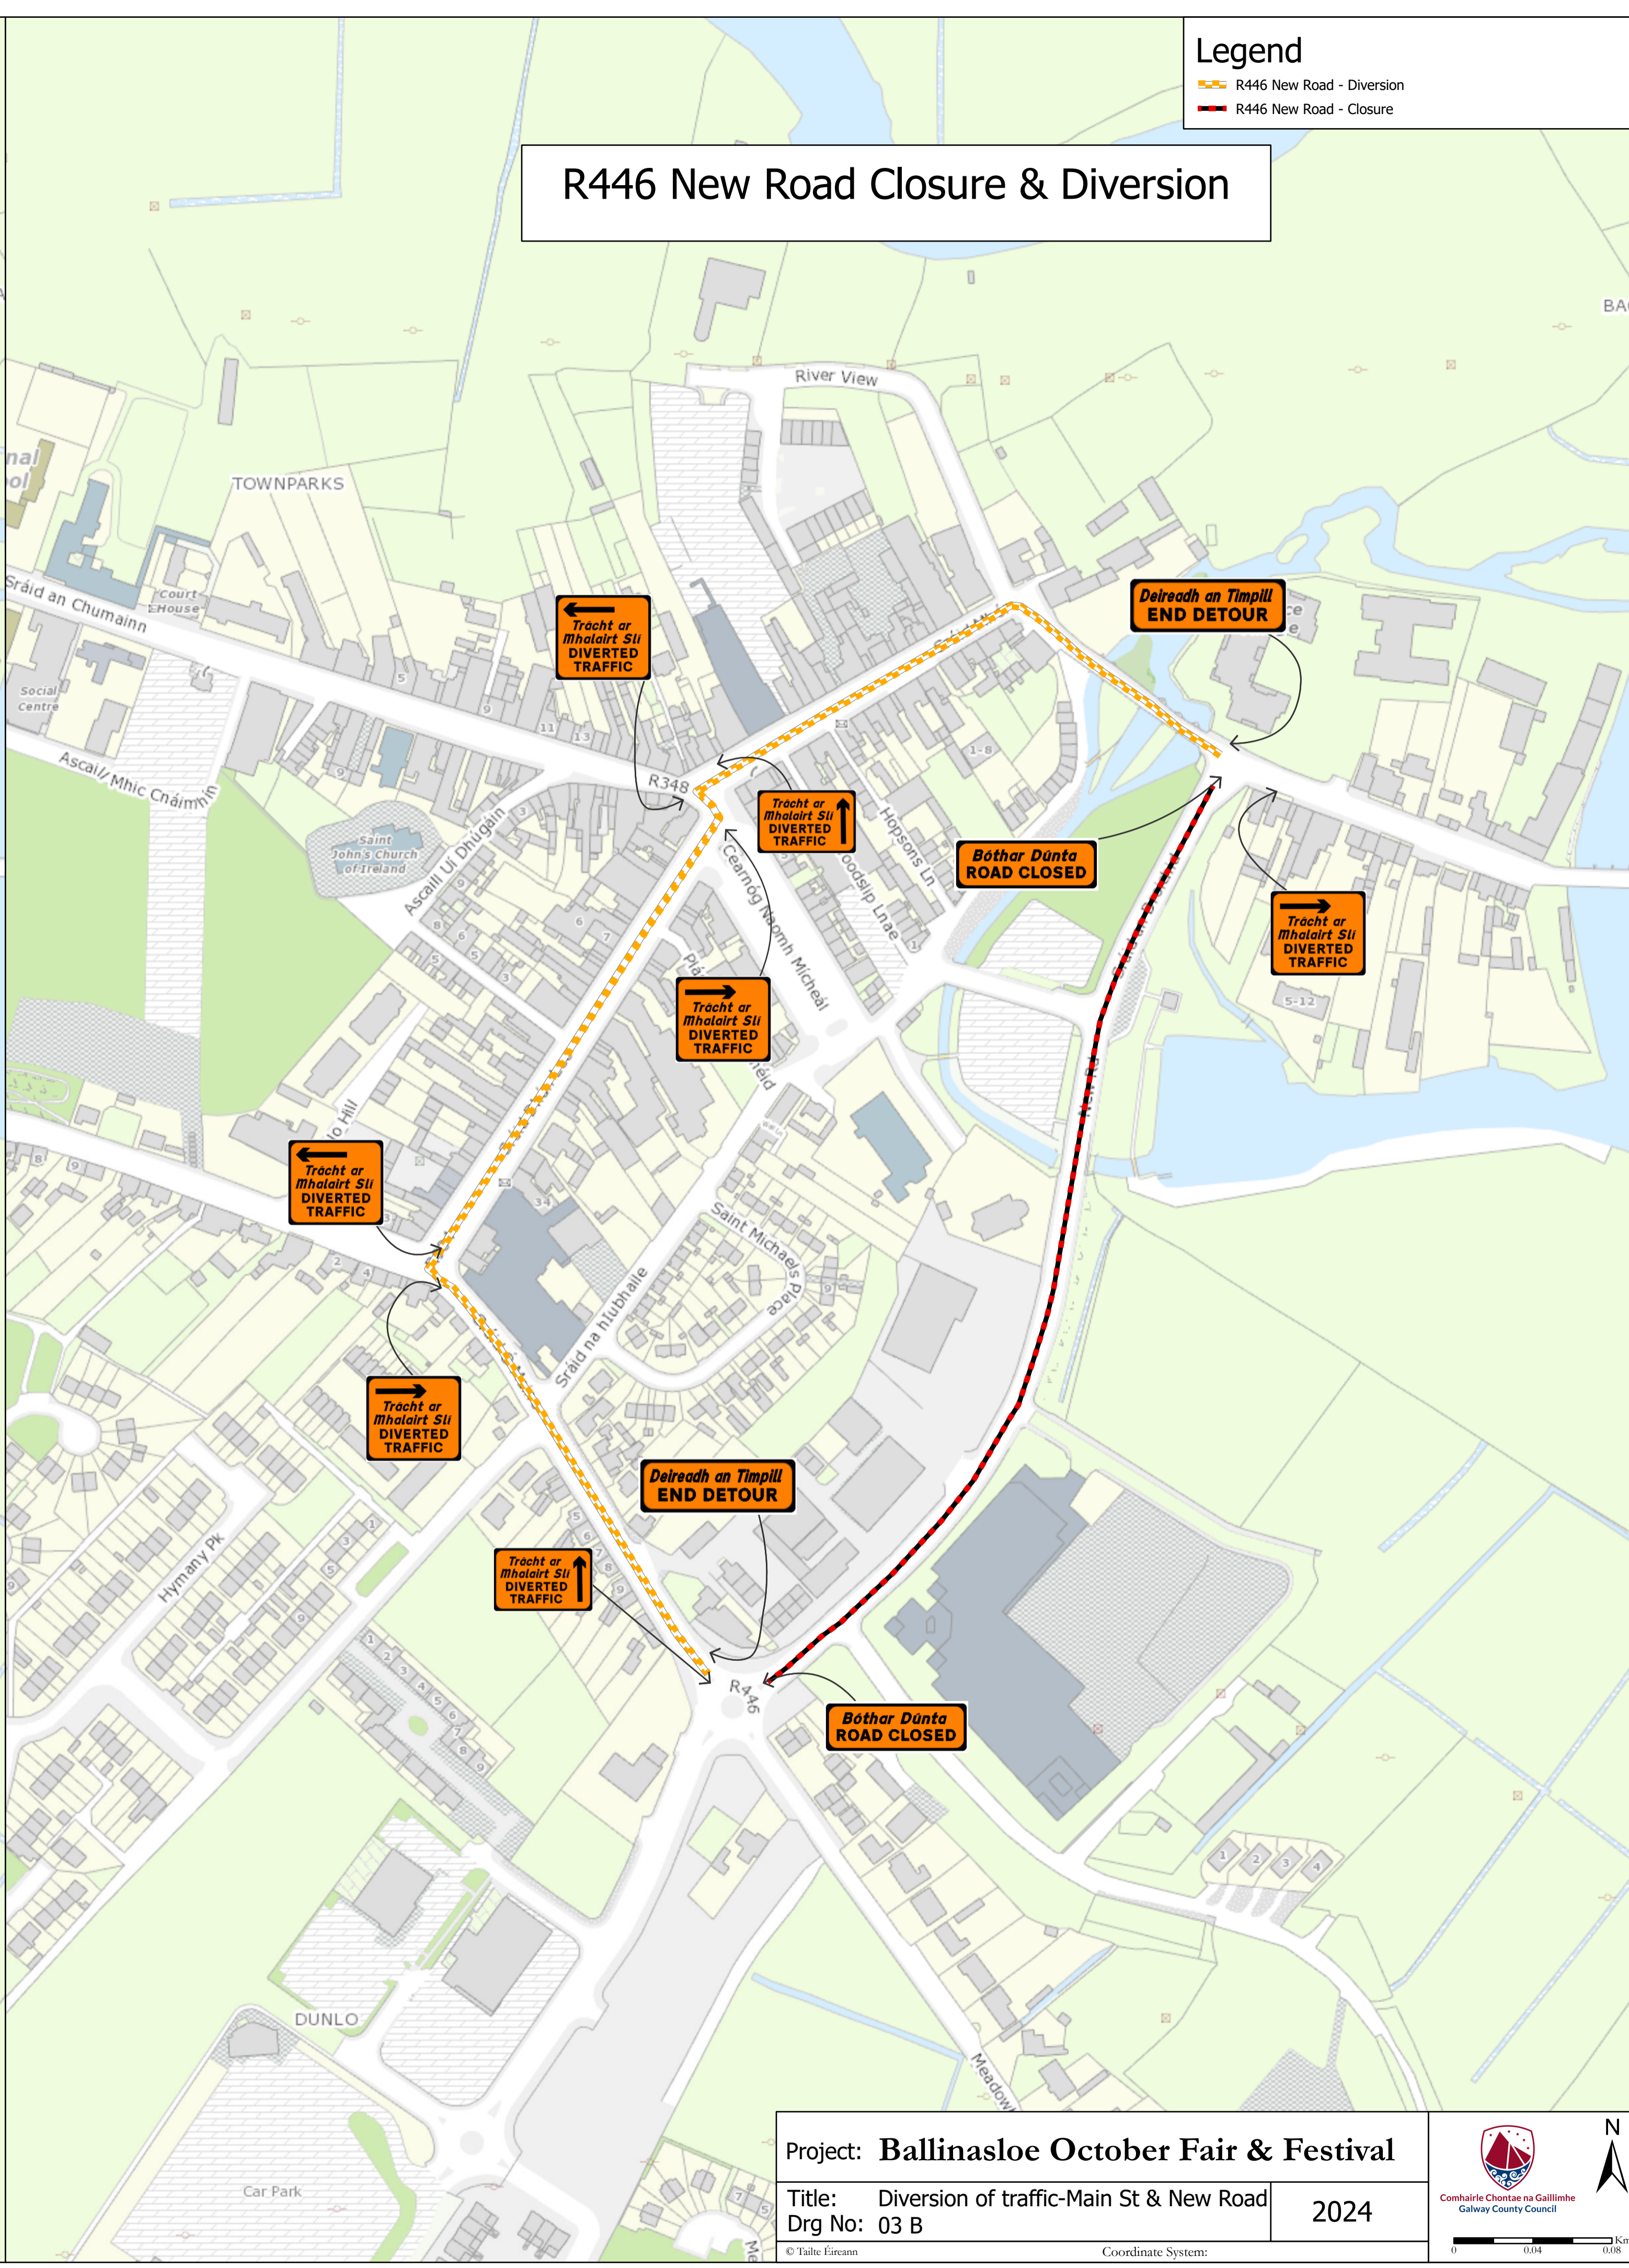

R446 New Road Closure & Diversion

Project: **Ballinasloe October Fair & Festival**

Title: Diversion of traffic-Main St & New Road
Drg No: 03 B

2024

Comhairle Chontae na Gaillimhe
Galway County Council