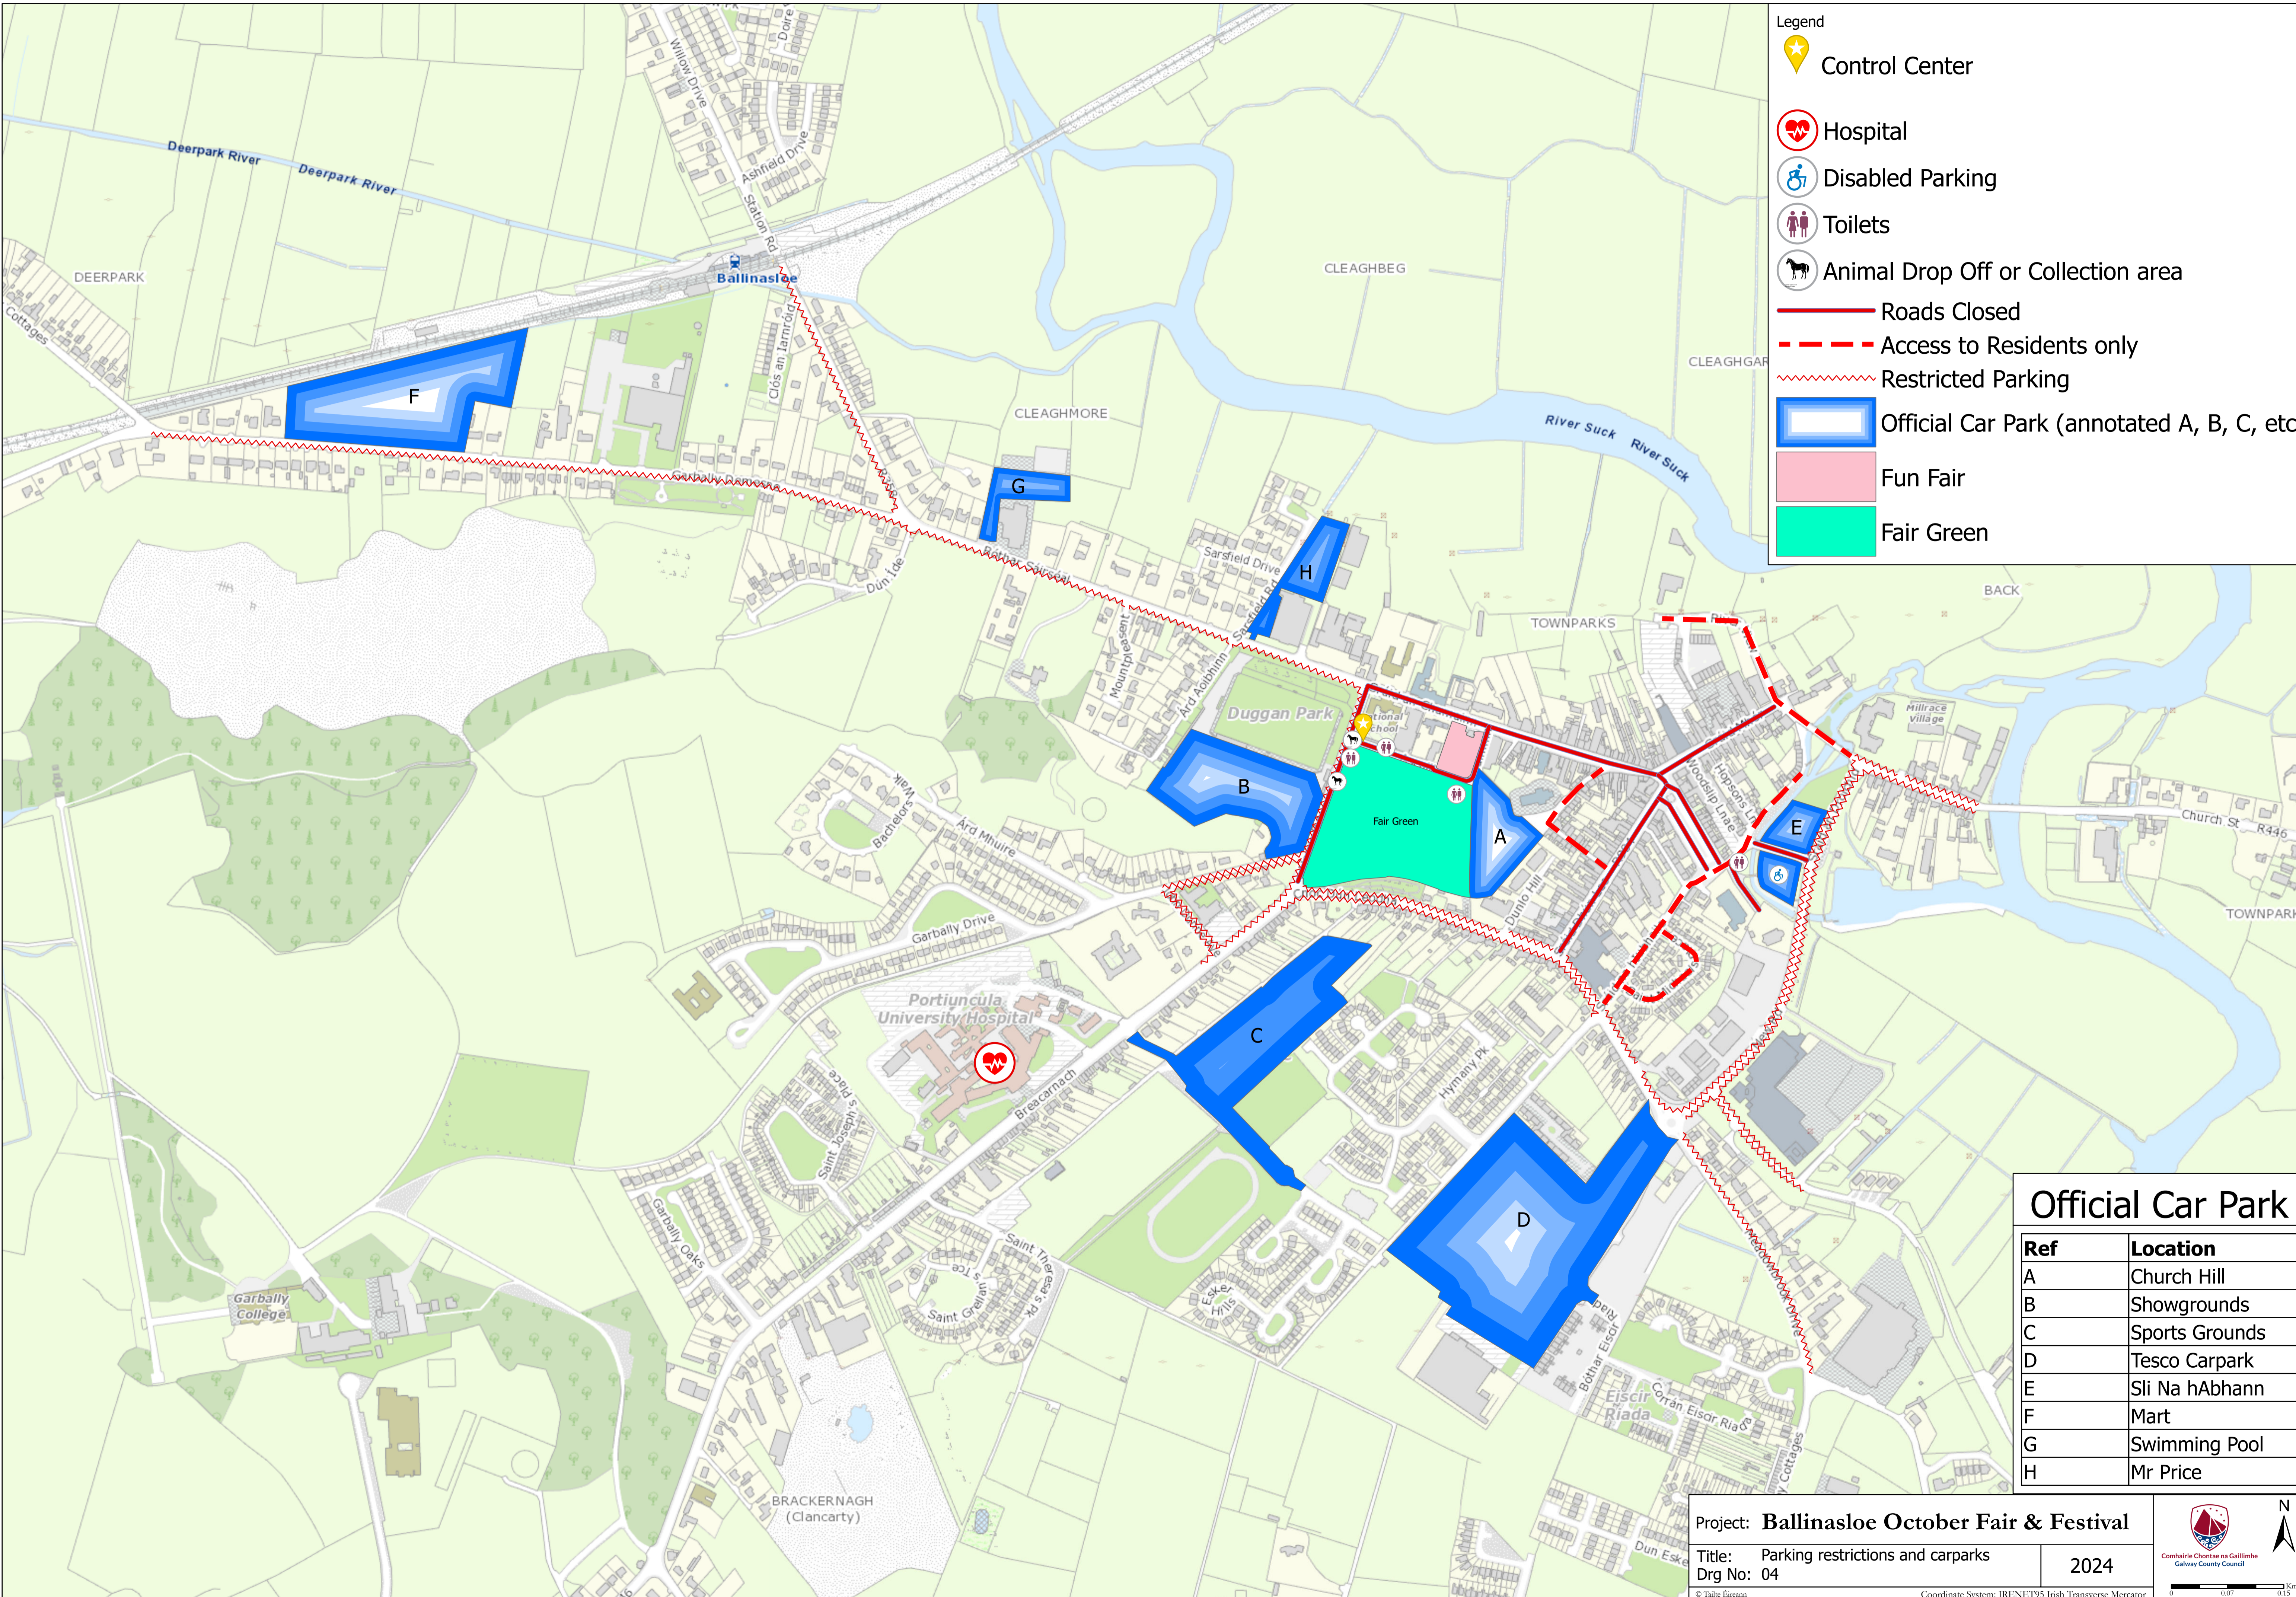

- Main Street/Bridge Street R348 (From R446 to Society Street/Dunlo Street)

The alternative route for traffic R446 Inner Relief Road and Dunlo Street

Diversion signage will be in place for all closures.